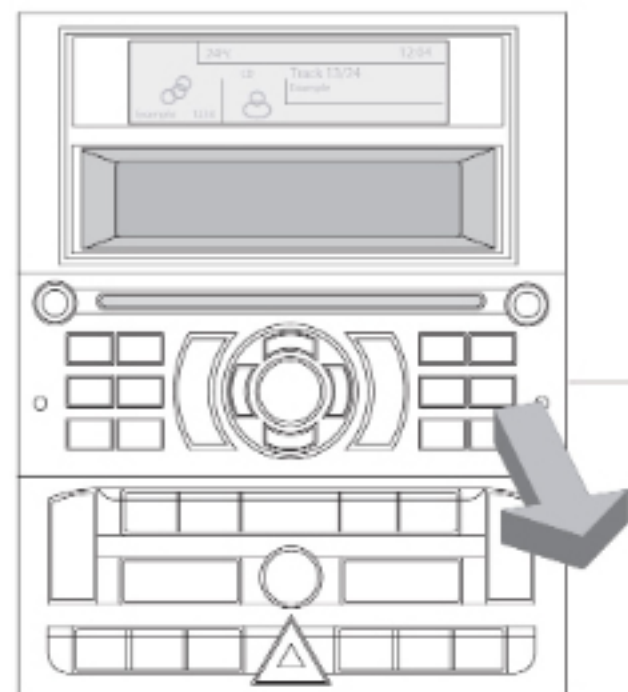

NÁVOD K INSTALACI A OBSLUZE

2 40 030 SPG007

2 40 030 SPG008

Citroen & Peugeot Stalk Interface

...connecting to the aftermarket

ZELENA - RUCNI BRZDA
 FIALOVO / SEDÁ - ZPÁTEČKA
 RŮŽOVO / TM.ZELENA - RYCHLOSTNÍ IMPULZY

Board Computer / System Settings

Citroen Press 2 seconds

Peugeot Press in unison

Personalisation-configuration

Menu Scroll

Menu Scroll

Personalisation-configuration

Trip computer

Menu Select

Menu Select

Personalisation-configuration

Define the vehicle parameters
 Display configuration
 Choice of language @ @ @ @ @ @ @ @ @ @ @ @

Menu Exit

Menu Exit

Press for Trip Computer

2