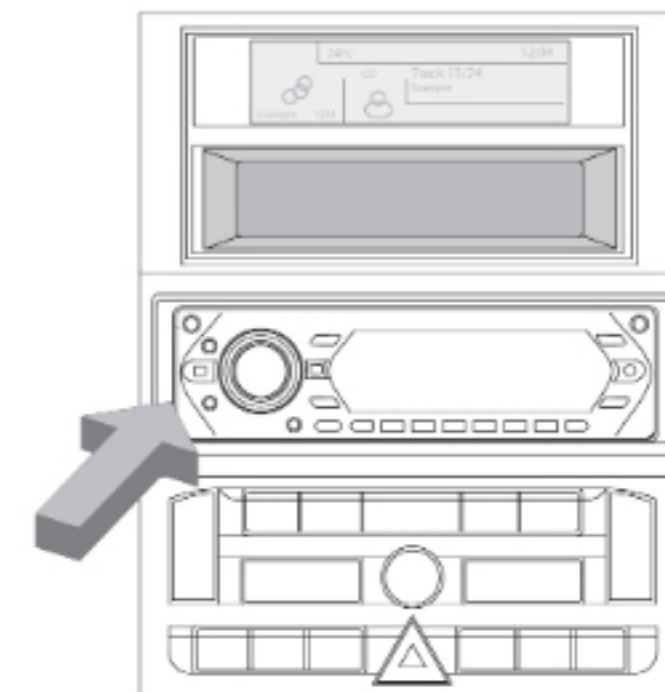

NÁVOD K INSTALACI A OBSLUZE

2 40 030 SPG007

2 40 030 SPG008

Citroen & Peugeot Stalk Interface

...connecting to the aftermarket

ZELENA - RUCNI BRZDA
 FIALOVO / SEDÁ - ZPÁTEČKA
 RŮŽOVO / TM.ZELENA - RYCHLOSTNÍ IMPULZY

Board Computer / System Settings

Citroen Press 2 seconds

Peugeot Press in unison

Personalisation-configuration

Menu Scroll

Menu Scroll

Personalisation-configuration

Trip computer

Menu Select

Menu Select

Personalisation-configuration

Define the vehicle parameters
 Display configuration
 Choice of language @ @ @ @ @ @ @ @ @ @ @ @

Menu Exit

Menu Exit

Press for Trip Computer

2