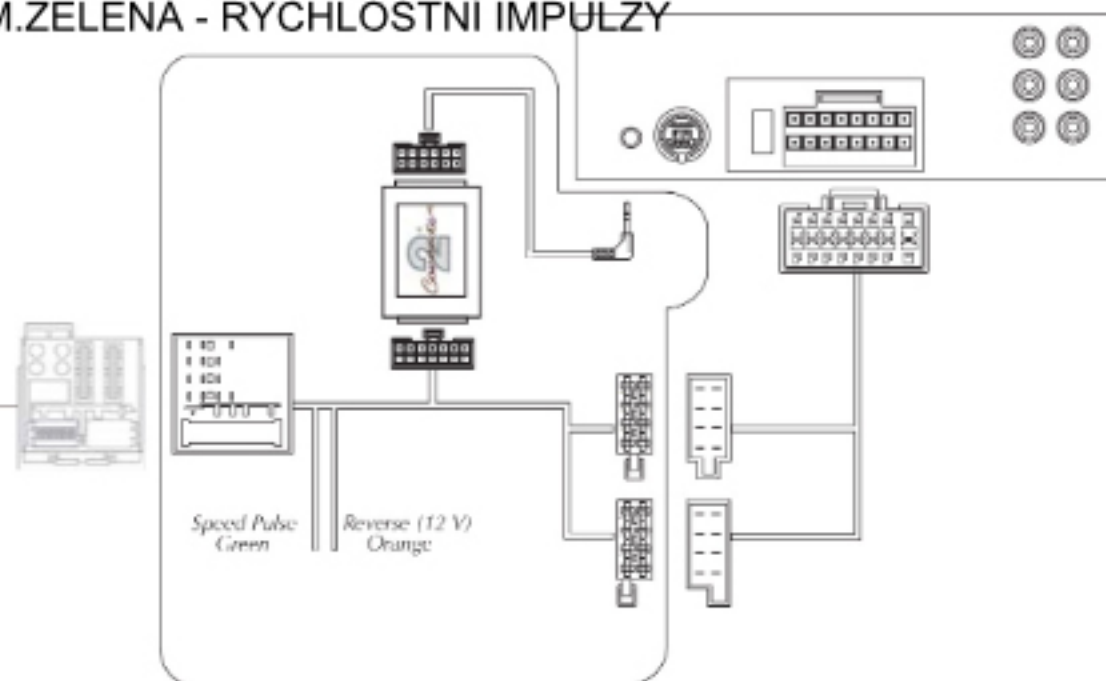

NÁVOD K INSTALACI A OBSLUZE

2 40 030 SPG007

2 40 030 SPG008

Citroen & Peugeot Stalk Interface

...connecting to the aftermarket

ZELENA - RUCNI BRZDA
 FIALOVO / SEDÁ - ZPÁTEČKA
 RŮŽOVO / TM.ZELENA - RYCHLOSTNÍ IMPULZY

Board Computer / System Settings

Citroen Press 2 seconds

Peugeot Press in unison

Personalisation-configuration

Menu Scroll

Menu Scroll

Personalisation-configuration

Trip computer

Menu Select

Menu Select

Personalisation-configuration

Define the vehicle parameters
 Display configuration
 Choice of language @ @ @ @ @ @ @ @ @ @ @ @

Menu Exit

Menu Exit

Press for Trip Computer

2